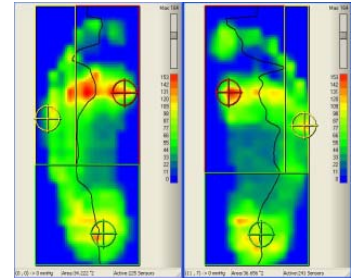

*Your readings and
prescription send by Internet*